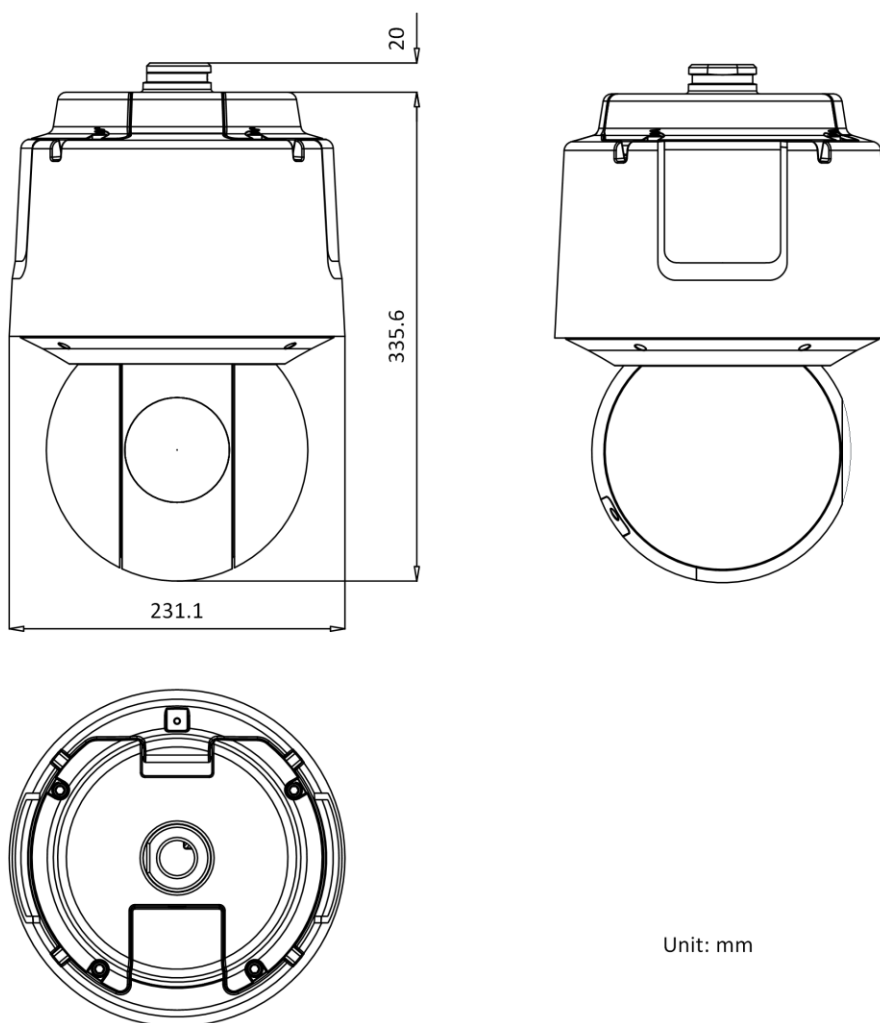

Dimensions

Unit: mm

Accessory

Included

Installation Adapter

Optional

DS-1602ZJ-P
Wall Mount

DS-1604ZJ-BOX-P
Wall Mount with Junction
Box